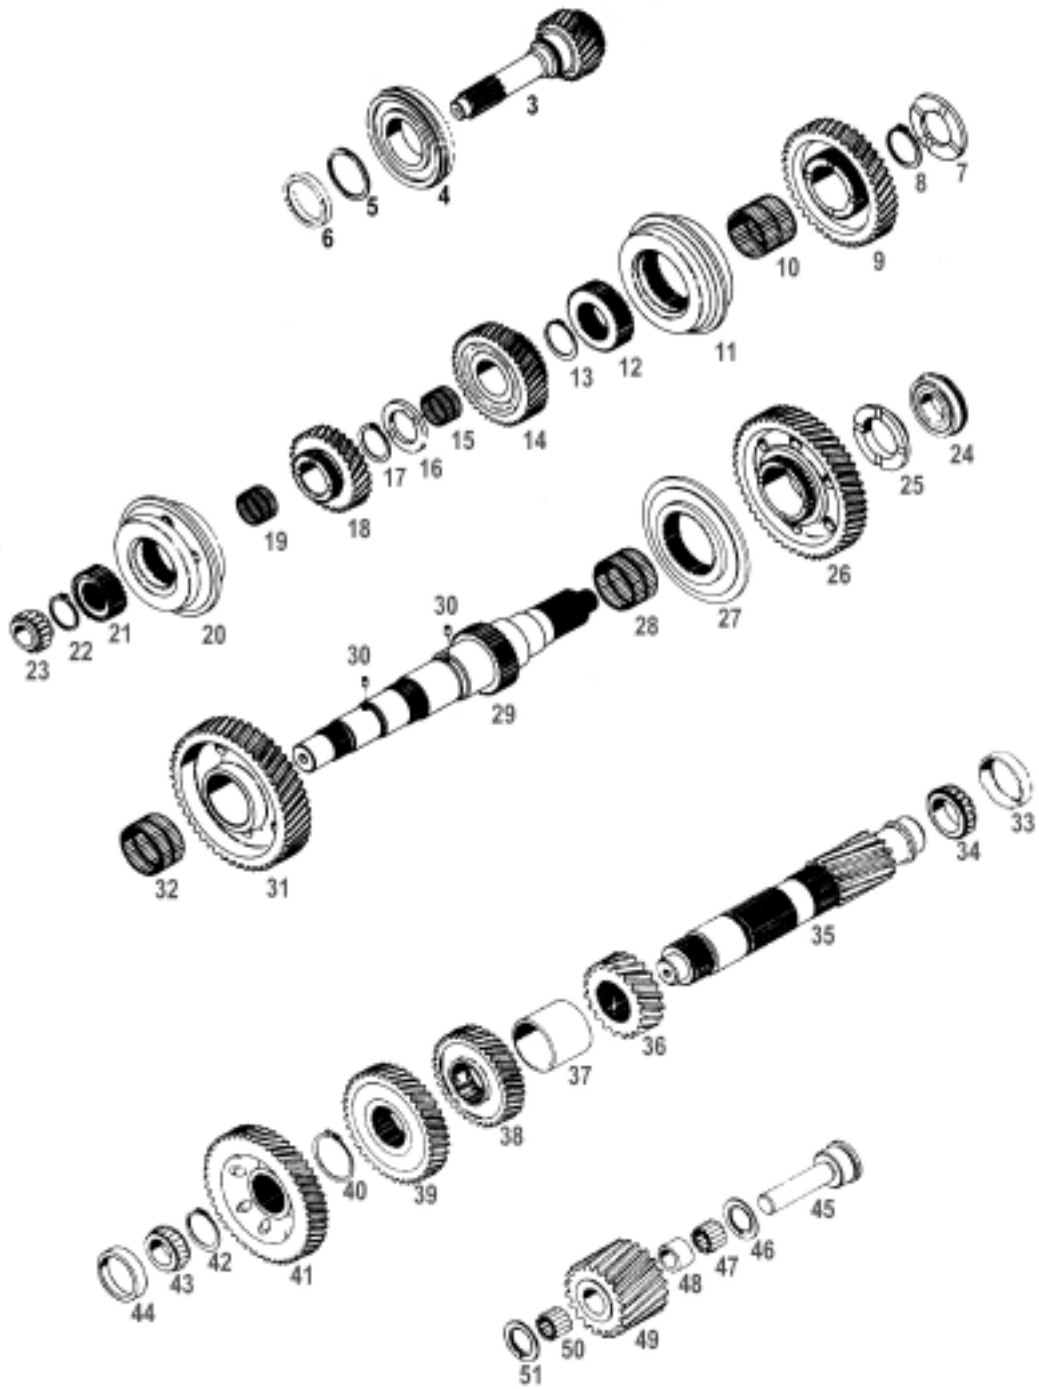

CM49

PARTS LISTED IN THIS CATALOG ARE NOT NECESSARILY MANUFACTURED BY THE ORIGINAL EQUIPMENT MANUFACTURER AND ANY REFERENCE TO THE TRADEMARKS OR PART NUMBERS OF OTHERS ARE FOR CROSS REFERENCE INFORMATIONAL PURPOSES ONLY. THE TRADEMARKS OF OTHERS REFERRED TO HEREIN ARE OWNED BY THEIR RESPECTIVE COMPANIES AND ARE NOT AFFILIATED IN ANY WAY WITH MIDWEST TRUCK AND AUTO PARTS, INC.™ MOTIVE GEAR® AND WORLD AMERICAN® ARE THE REGISTERED TRADEMARKS OF MIDWEST TRUCK AND AUTO PARTS, INC.™ NO REPRESENTATION IS MADE WITH RESPECT TO THE SOURCE OF MANUFACTURE OF ANY PARTICULAR PART. © 2005, MIDWEST TRUCK AND AUTO PARTS, INC.™ ALL RIGHTS RESERVED.