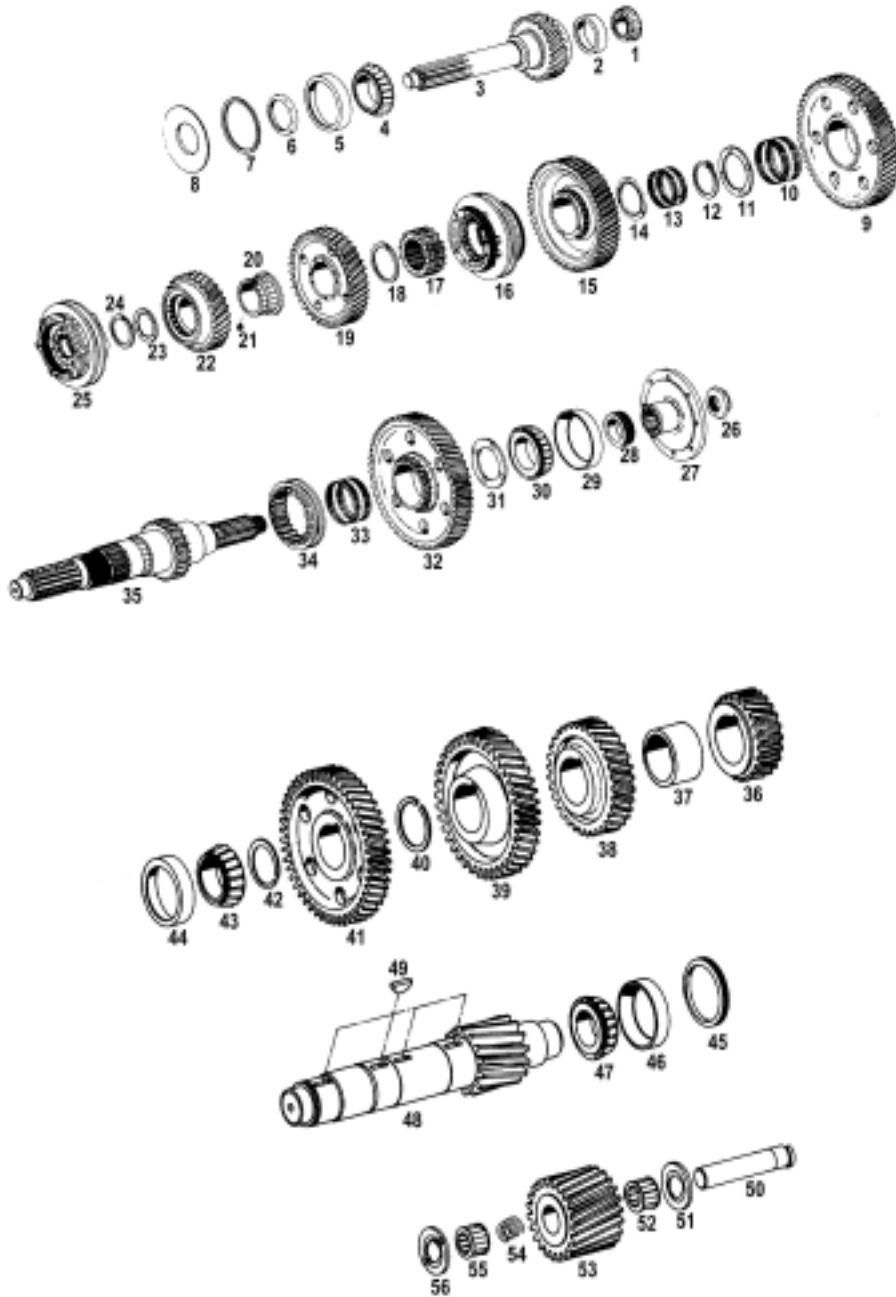

CM60, 6052, 6252, 6253, 6352

SPICER® CM60, 6052, 6252, 6253, 6352

FIGURE	DESCRIPTION	OEM NO.	WORLD AMERICAN #
1	REPLACE 550183 - 6000 ONLY BEARING - CM-60	310662X 550183	310662X 550183
2	BEARING CUP - CM-60	550228	550228
3	MAIN DRIVE GEAR (25T) - 1.5" - 6000 SERIES MAIN DRIVE GEAR (25T) - 1.5" - 6000 SERIES MAIN DRIVE GEAR (24T) - 1.75" - CM60 MAIN DRIVE GEAR (24T) - 1.5" - CM60	62-35-77 62-35-98 63-35-34 63-35-37	62-35-77 62-35-98 63-35-34 63-35-37
4	BEARING - CM60	550930	JM511946
5	BEARING CUP	550929	JM511910
6	BAFFLE - INCLUDED IN KIT 313240-3X	47-468-2	47-468-2
7	SPACER / SHIM - INCLUDED IN KIT 313240-3X	47-228-2-2	47-228-2-2
8	BAFFLE - INCLUDED IN KIT 313240-3X BEARING REPLACE (4,5,6,7,8) - 6000 ONLY S.RING REPLACE (4,5,6,7,8,) - 6000 ONLY	47-468-1 550046 62-381-5	47-468-1 550046 62-381-5