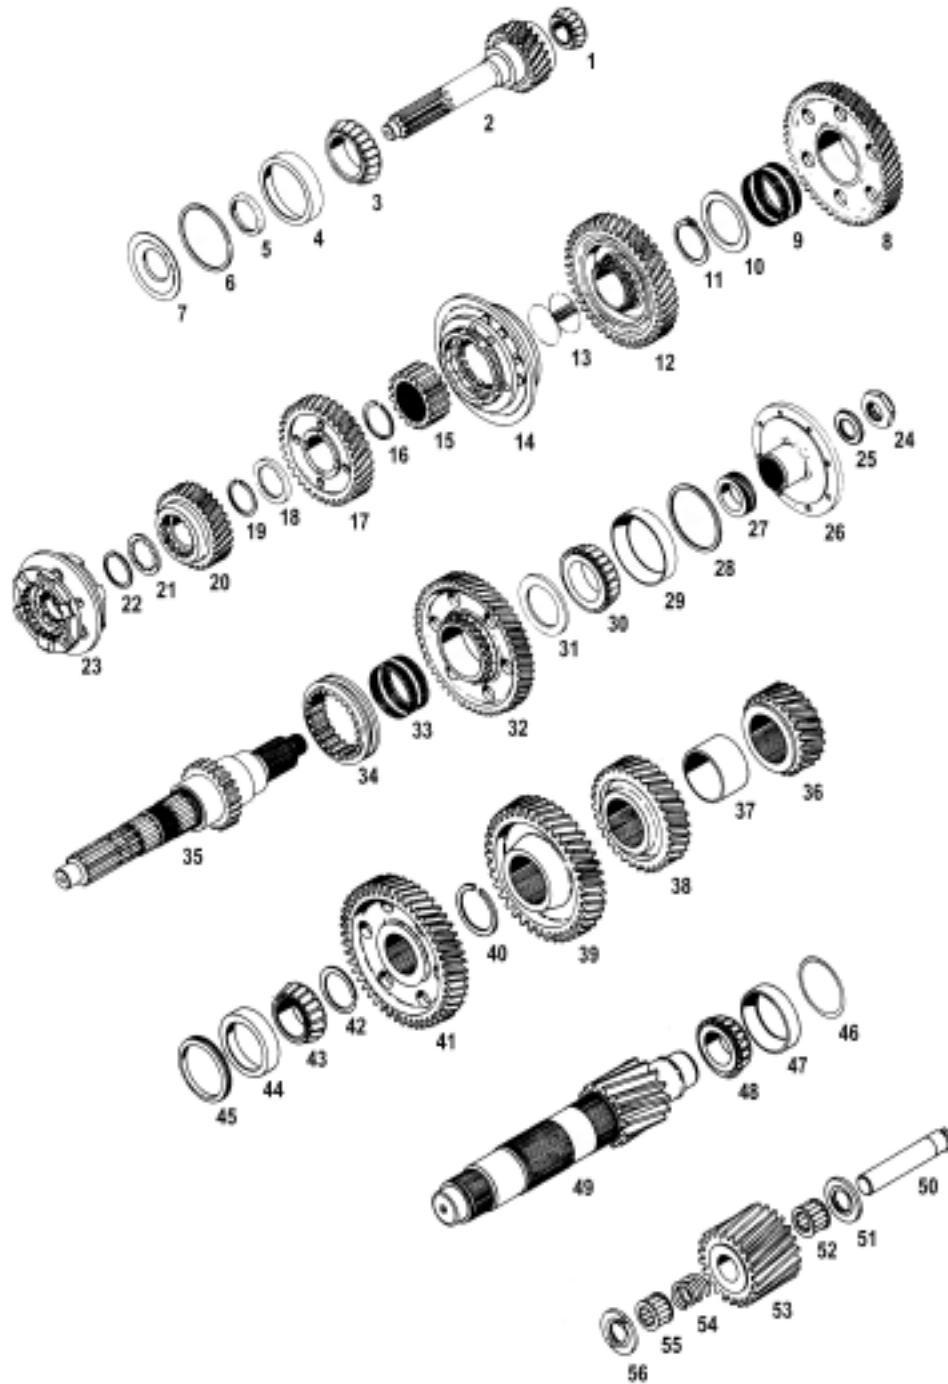

ES60-5

SPICER® ES60-5

FIGURE	DESCRIPTION	OEM NO.	WORLD AMERICAN #
1	BEARING	550931	2580
2	MAIN DRIVE GEAR (21T) - 1.5"	59-35-3	59-35-3-1XR
3	BEARING CUP	550930	JM511946
4	BEARING	550929	JM511910
5	BAFFLE	47-468-2	47-468-2
6	SPACER / SHIM	47-228-2-2	47-228-2-2
7	BAFFLE	47-468-1	47-468-1