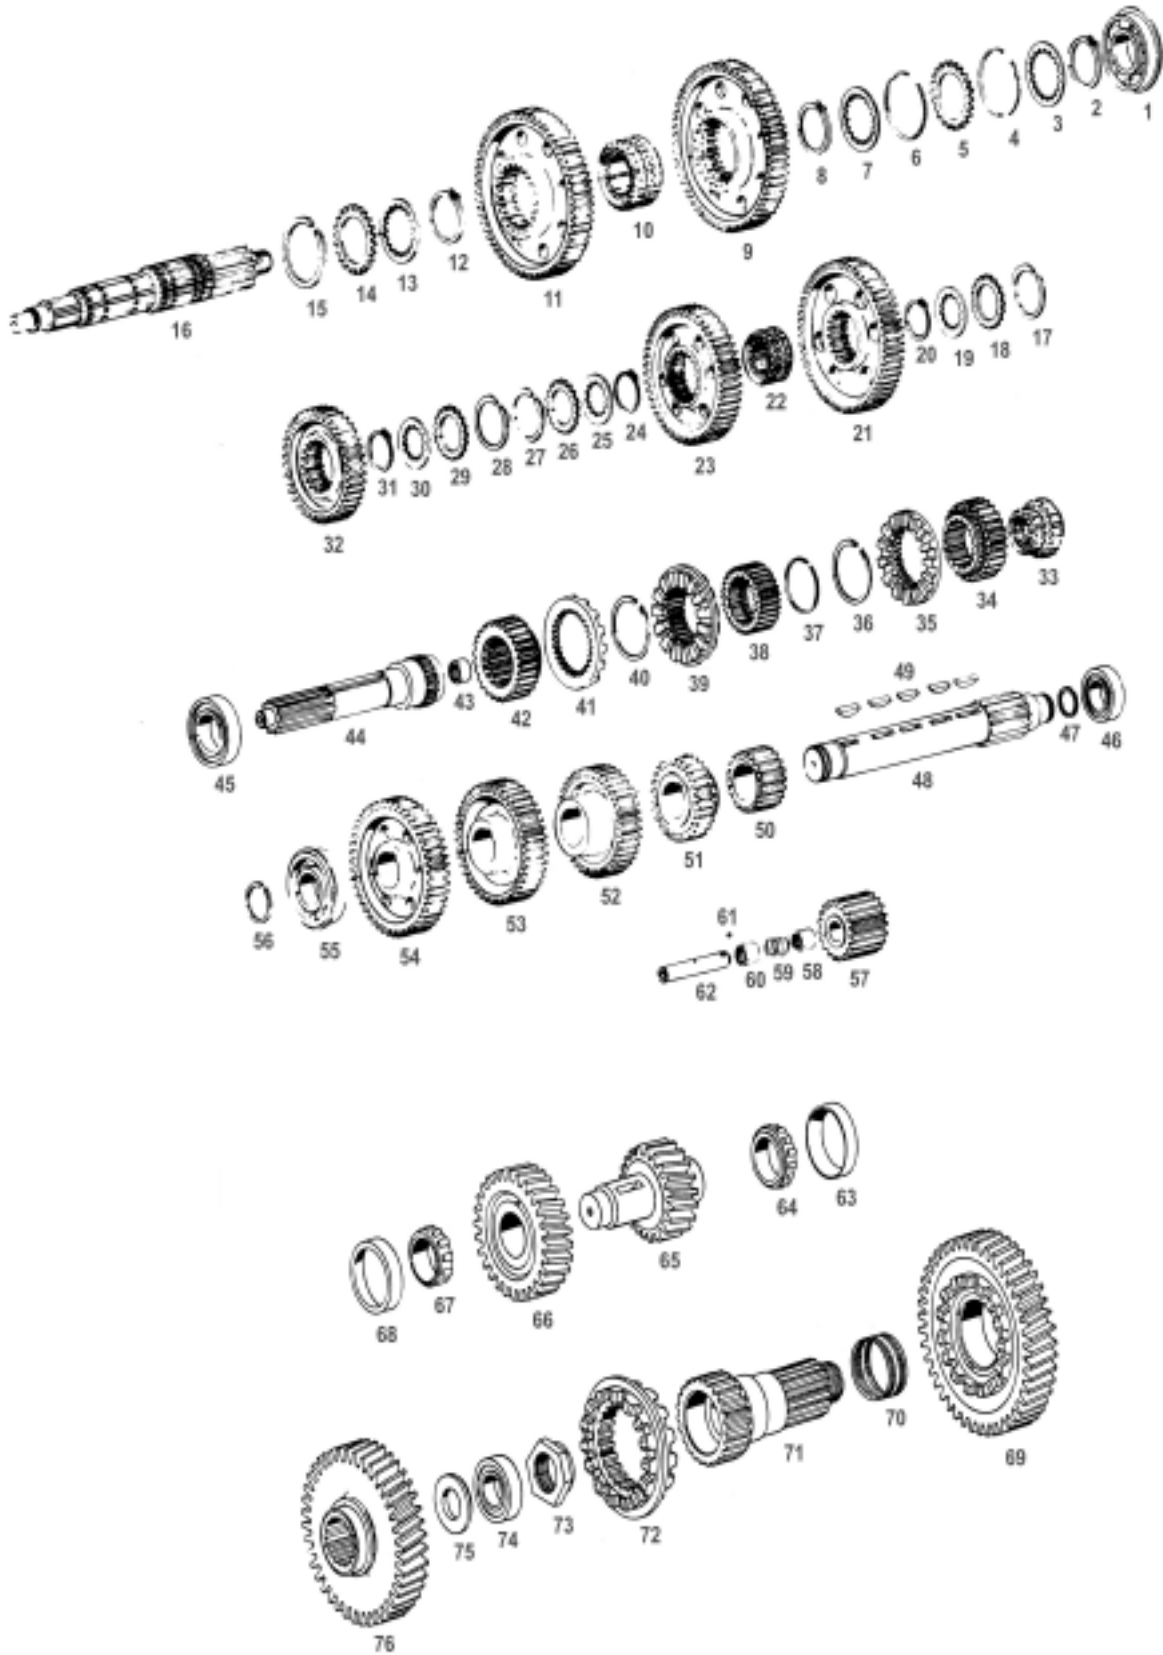

SP 1414-3A (Mexico), SPO140-12B, 120-12A, SP0150-12A

PARTS LISTED IN THIS CATALOG ARE NOT NECESSARILY MANUFACTURED BY THE ORIGINAL EQUIPMENT MANUFACTURER AND ANY REFERENCE TO THE TRADEMARKS OR PART NUMBERS OF OTHERS ARE FOR CROSS REFERENCE INFORMATIONAL PURPOSES ONLY. THE TRADEMARKS OF OTHERS REFERRED TO HEREIN ARE OWNED BY THEIR RESPECTIVE COMPANIES AND ARE NOT AFFILIATED IN ANY WAY WITH MIDWEST TRUCK AND AUTO PARTS, INC.™ MOTIVE GEAR® AND WORLD AMERICAN® ARE THE REGISTERED TRADEMARKS OF MIDWEST TRUCK AND AUTO PARTS, INC.™ NO REPRESENTATION IS MADE WITH RESPECT TO THE SOURCE OF MANUFACTURE OF ANY PARTICULAR PART. © 2005, MIDWEST TRUCK AND AUTO PARTS, INC.™ ALL RIGHTS RESERVED.

SP 1414-3A (Mexico), SPO140-12B, 120-12A, SP0150-12A (cont'd)

FIGURE	DESCRIPTION	OEM#	WORLD AMERICAN #
61	STEEL BALL	5500566-8	5500566-8
62	IDLER SHAFT	97-60-1	97-60-1
63T	BEARING (2)	C550935	C550935
64T	BEARING (2)	C550936	C550936
65T	AUX SHAFT	C97-30-64	C97-30-64
66	HIGH GEAR SECONDARY	97-1-33	97-1-33
67	BEARING (2)	550900	550900
68	BEARING	550899	550899
69	AUXILIARY LOW GEAR	97-8-161	97-8-161
	AUXILIARY LOW GEAR	97-8-220	97-8-220
70	BEARING	550932	550932
71	AUX INPUT SHAFT	97-362-59	97-362-59
72	COLLAR	97-465-27	97-465-27
73	NUT	545006	545006
74	BEARING	550921	550921
75	SPACER	97-47-3	97-47-3
76	HIGH GEAR (34T)	97-8-159	97-8-159
N/A	KEY	500010-18	500010-18
N/A	BEARING KIT 550B36-3X	97B	97B
N/A	SMALL PARTS KIT 381AS36-4X	97-50M	97-50M
N/A	GASKET KIT 1637J36-1X	97-55	97-55
N/A	WASHER KIT 330RE36-6X	97-60	97-60