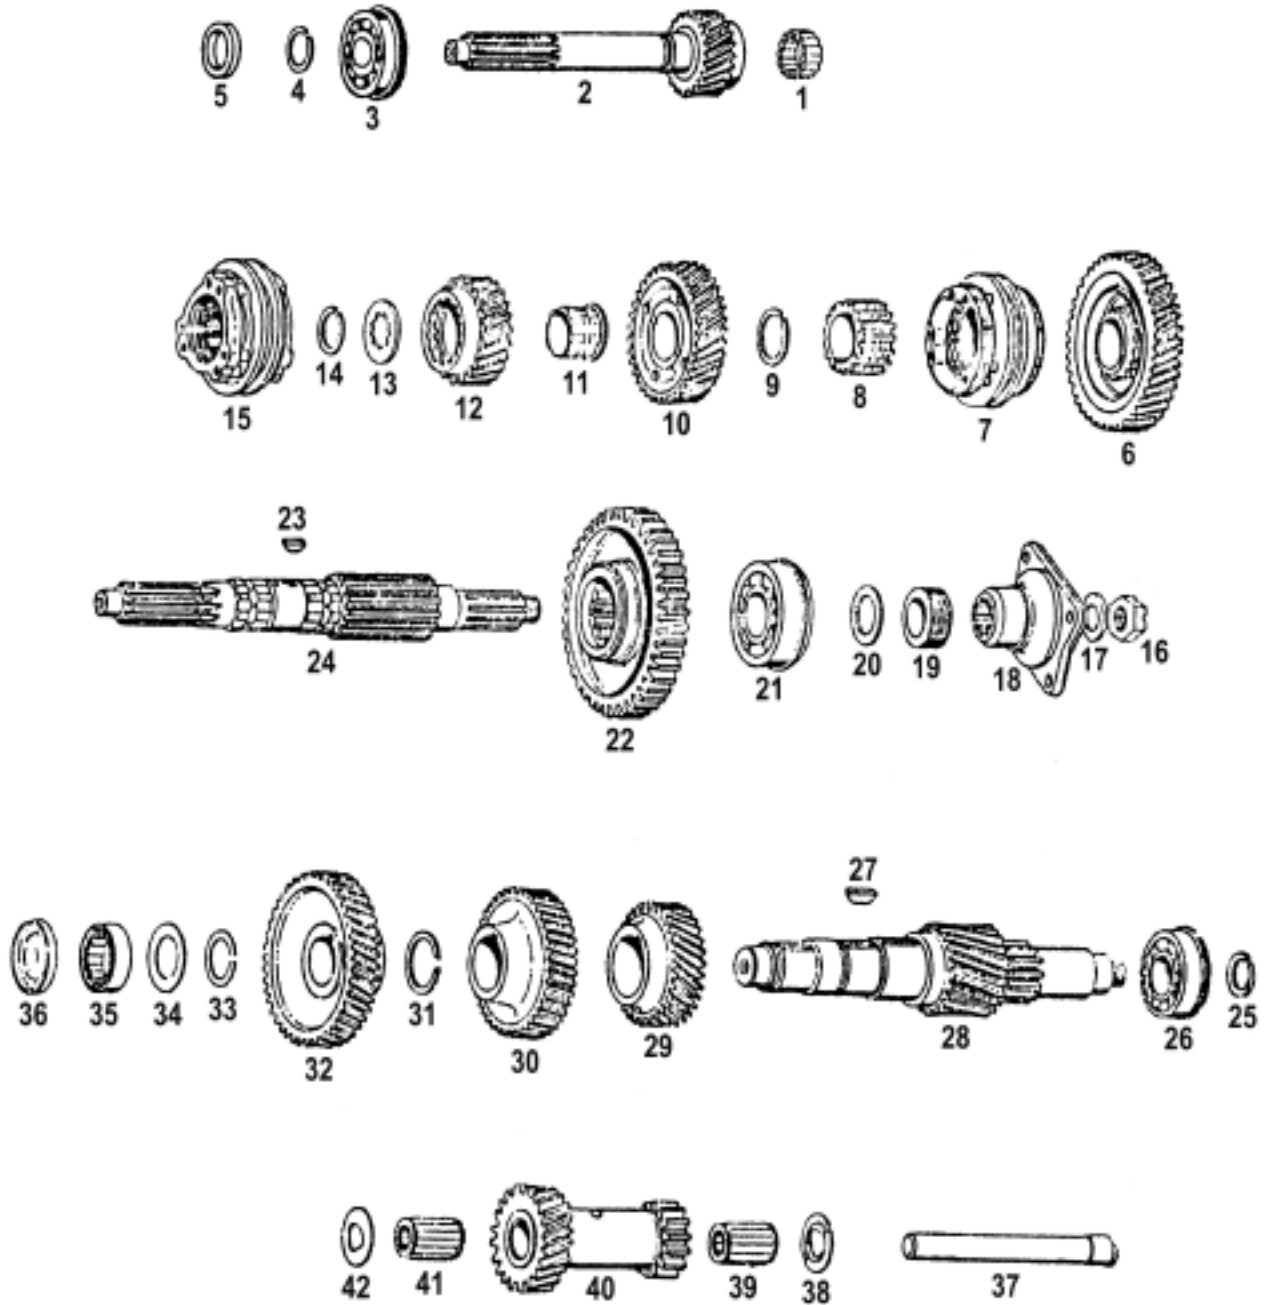

3000, CV33, CV34

PARTS LISTED IN THIS CATALOG ARE NOT NECESSARILY MANUFACTURED BY THE ORIGINAL EQUIPMENT MANUFACTURER AND ANY REFERENCE TO THE TRADEMARKS OR PART NUMBERS OF OTHERS ARE FOR CROSS REFERENCE INFORMATIONAL PURPOSES ONLY. THE TRADEMARKS OF OTHERS REFERRED TO HEREIN ARE OWNED BY THEIR RESPECTIVE COMPANIES AND ARE NOT AFFILIATED IN ANY WAY WITH MIDWEST TRUCK AND AUTO PARTS, INC.™ MOTIVE GEAR® AND WORLD AMERICAN® ARE THE REGISTERED TRADEMARKS OF MIDWEST TRUCK AND AUTO PARTS, INC.™ NO REPRESENTATION IS MADE WITH RESPECT TO THE SOURCE OF MANUFACTURE OF ANY PARTICULAR PART. © 2005, MIDWEST TRUCK AND AUTO PARTS, INC.™ ALL RIGHTS RESERVED.

SPICER® 3000 CV 33 CV 34

FIGURE	DESCRIPTION	OEM NO.	WORLD AMERICAN #
1	NEEDLE BEARING (14)	24719-07	30-482-4
2	MAIN DRIVE GEAR	35222-07	30-35-96
	MAIN DRIVE GEAR	22222-07	30-35-97
6	M/S 2ND GEAR	16222-07	30-8-49
7	2/3 SYNCHRONIZER	29222-07	7735X
8	1/2 HUB GEAR	28222-07	30-466-5
10	M/S 3RD GEAR	106222-07	30-8-48
	M/S 3RD GEAR	18222-07	30-8-72
11	BUSHING	10103-07	30-37-14
12	M/S 4TH GEAR	107222-07	30-8-47
	M/S 4TH GEAR	45222-07	30-8-78
15	4/5 SYNCHRONIZER	30222-07	ATC7736X
22	M/S 1ST GEAR	14222-07	30-8-50
24	MAINSHAFT	12021-07	30-362-18
28	COUNTERSHAFT	26021-07	312589
29	C/S 3RD GEAR	24222-07	30-196-24
30	C/S 4TH GEAR	108222-07	30-196-23
	C/S 4TH GEAR	46222-07	30-196-39
32	C/S 5TH GEAR	36222-07	30-1-23
	C/S 5TH GEAR	10222-07	30-1-26
NA	SMALL PARTS KIT	312714X	312714X

Contains:

(2) 974W, (1) 975W, 976W

(1) 27-381-1, 46-381-2, 30-381-5, 30-381-6

(6) 30-381-7, (3) 500010-3, (2) 50008-24