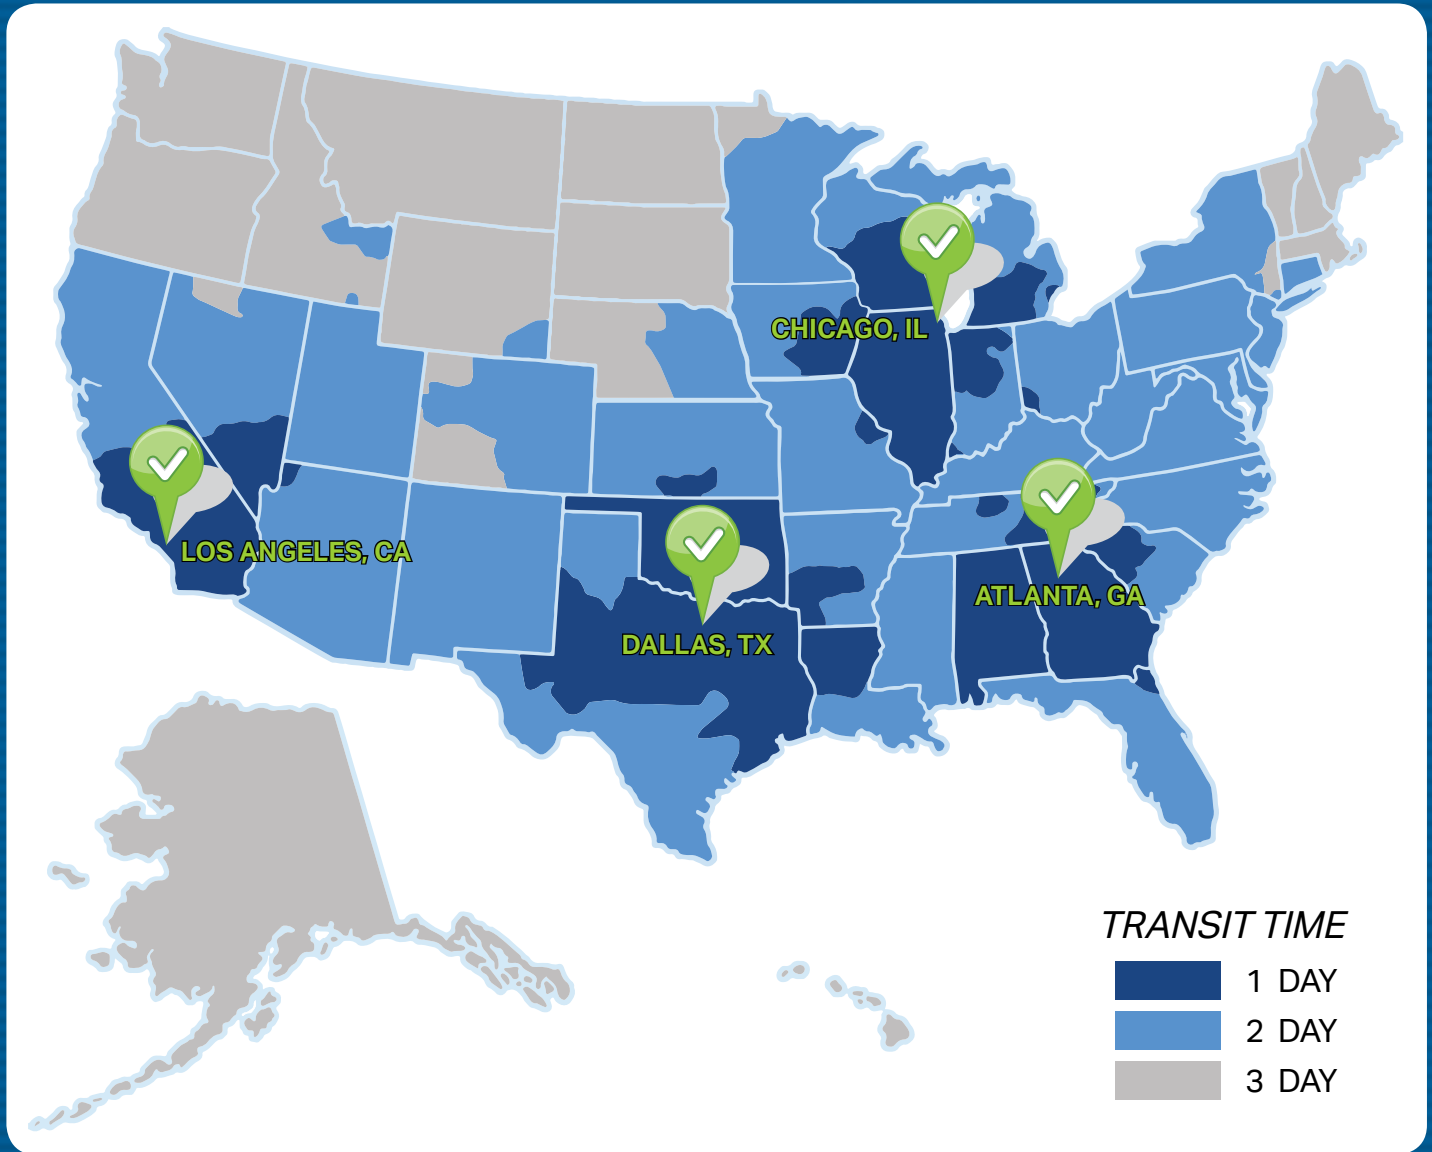

WORLD AMERICAN, WHERE QUALITY MEETS VALUE

Volvo I-Shift Catalog

4 locations to serve you better!

Los Angeles, CA · Dallas, TX · Chicago, IL · Atlanta, GA

Speed: World American ships all UPS orders the same day and standard delivery from any one of our 4 shipping centers arrives in 3 days or less to most locations within the continental U.S.A.

Global Reach: For larger stocking orders, World American has a 2-3 day turnaround on all international and domestic LTL shipments.

WHERE QUALITY MEETS VALUE

WorldAmerican.com